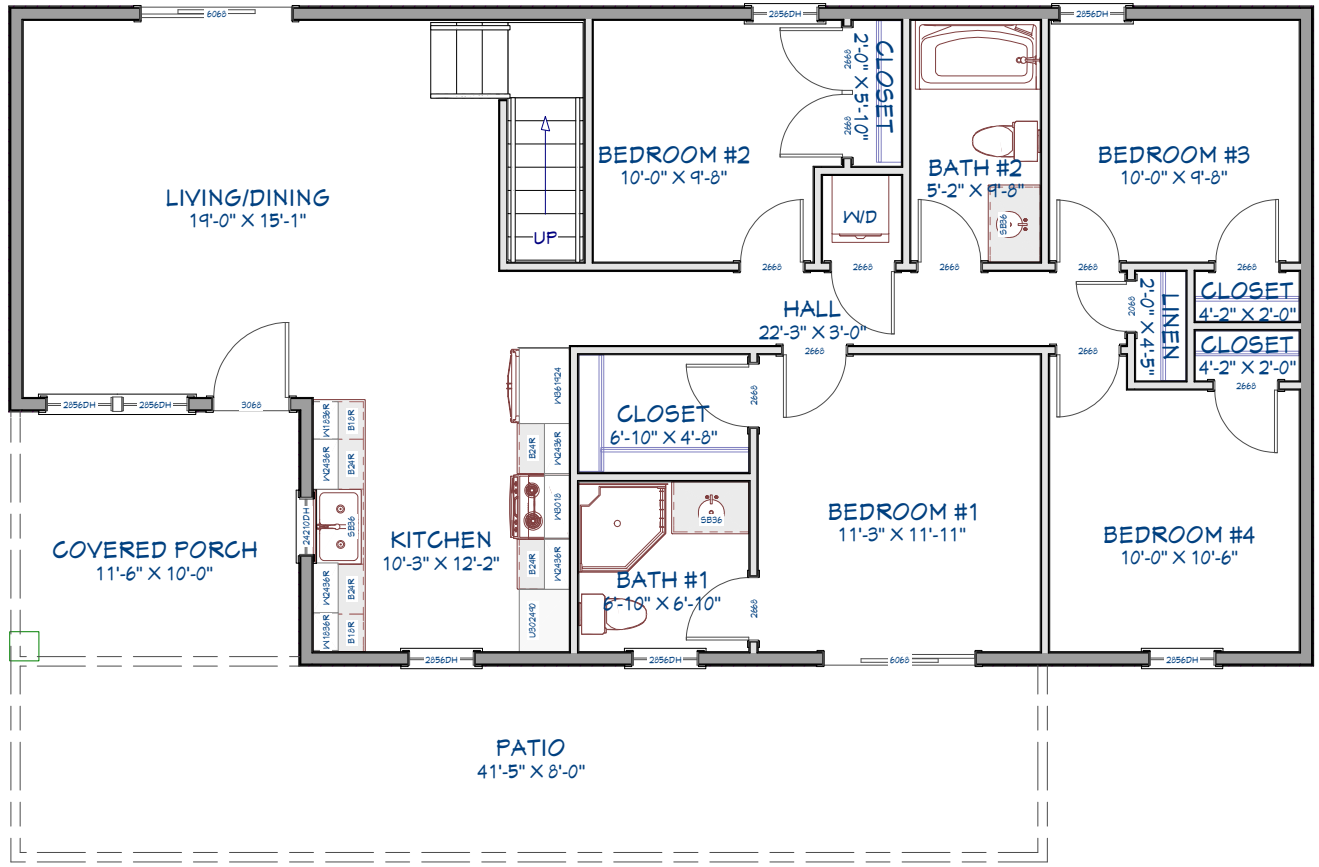

Parker Ridge
1247 Square Feet

LIVING AREA
 1247 SQ FT